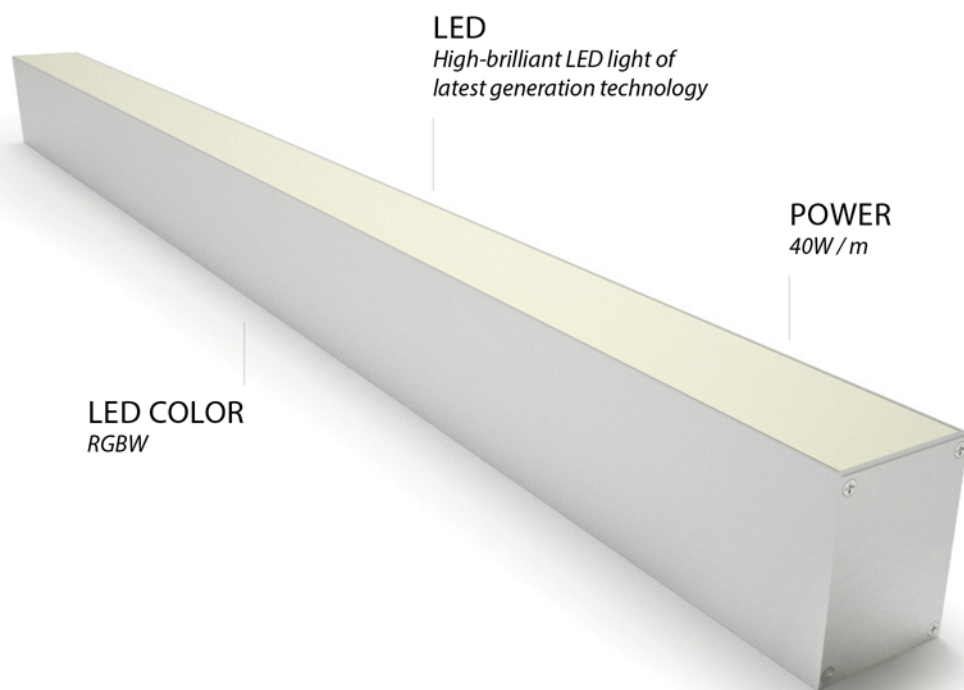

spacecannon SNe

REV.02/2019

BRAVO  
RGBW  
yes, we light!

**BRAVO RGBW**  
POWERFUL LED LINEAR SYSTEM  
FOR INDOOR APPLICATIONS

MADE IN ITALY

# BRAVO RGBW 40W/m W

IP40   CE

BRAVO RGBW is a powerful LED bar for indoor applications to create nice colored games from hidden positions.

It's possible to produce nice white light for functional purposes. The housing made of anodized aluminum alloy hosts a powerful LED module that is hidden by a de-glaring lens: the result is a continuous line of powerful light.

BRAVO RGBW is available in different lengths (from 1m up to 3m) perfectly controlled via DMX512.

The integrated RDM control allows to control different parameters from a remote computer. The internal thermal control grants a long lasting life. BRAVO RGBW can be recessed in the ceiling, vertically in the wall or hung with stainless steel threads.

## TECHNICAL SPECIFICATION

<b>REFERRING STANDARDS</b>	IEC 60598-1 / IEC 60598-2-5 / IEC 62471
<b>NOMINAL CURRENT TO THE LEDS</b>	100 mA (W) - 20mA (RGB)
<b>POWER AT SOURCE</b>	40 W/m
<b>NOMINAL INPUT VOLTAGE</b>	220 - 240 Vac
<b>LIGHT INTENSITY REGULATION</b>	DMX / RDM
<b>BEAM ANGLES</b>	120°
<b>MOUNTING POSITIONS</b>	Recessed / Hung
<b>INITIAL LUMEN OUTPUT</b>	> 2800 lm / m
<b>COLOR TEMPERATURE (*)</b>	RGB+3000K
<b>LM OUTPUT LIFETIME</b>	> 50000 h
<b>OPERATING TEMPERATURE</b>	-30°C / +40°C
<b>IP RATING</b>	IP40
<b>WEIGHT</b>	1,8 Kg/m
<b>STANDARD LENGTH OF THE WIRE</b>	2 m
<b>FRONT COVER</b>	Milky white