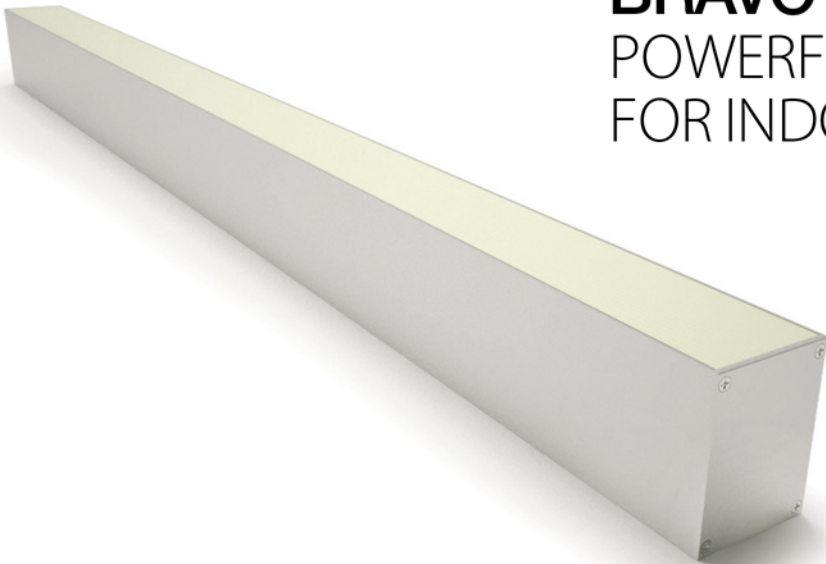

spacecannon SNe

REV.02/2019

BRAVO  
RGBW  
yes, we light!

**BRAVO RGBW**  
POWERFUL LED LINEAR SYSTEM  
FOR INDOOR APPLICATIONS

MADE IN ITALY

# BRAVO RGBW 40W/m W

IP40   CE

BRAVO RGBW is a powerful LED bar for indoor applications to create nice colored games from hidden positions.

It's possible to produce nice white light for functional purposes. The housing made of anodized aluminum alloy hosts a powerful LED module that is hidden by a de-glaring lens: the result is a continuous line of powerful light.

BRAVO RGBW is available in different lengths (from 1m up to 3m) perfectly controlled via DMX512.

The integrated RDM control allows to control different parameters from a remote computer. The internal thermal control grants a long lasting life. BRAVO RGBW can be recessed in the ceiling, vertically in the wall or hung with stainless steel threads.