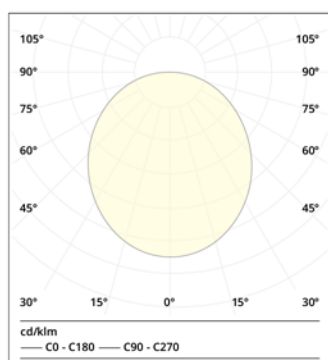

PHOTOMETRIC DATA